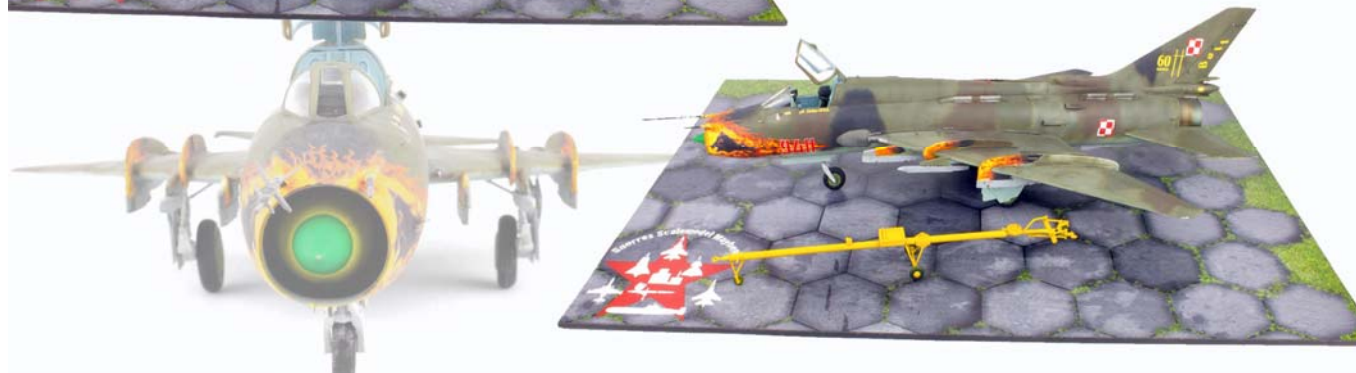

Sizes available:

CKS243-144 - 1:144 scale - 210 x 148mm

CKS243-72 - 1:72 scale - 297 x 210mm

CKS243-48 - 1:48 scale - 420 x 297mm