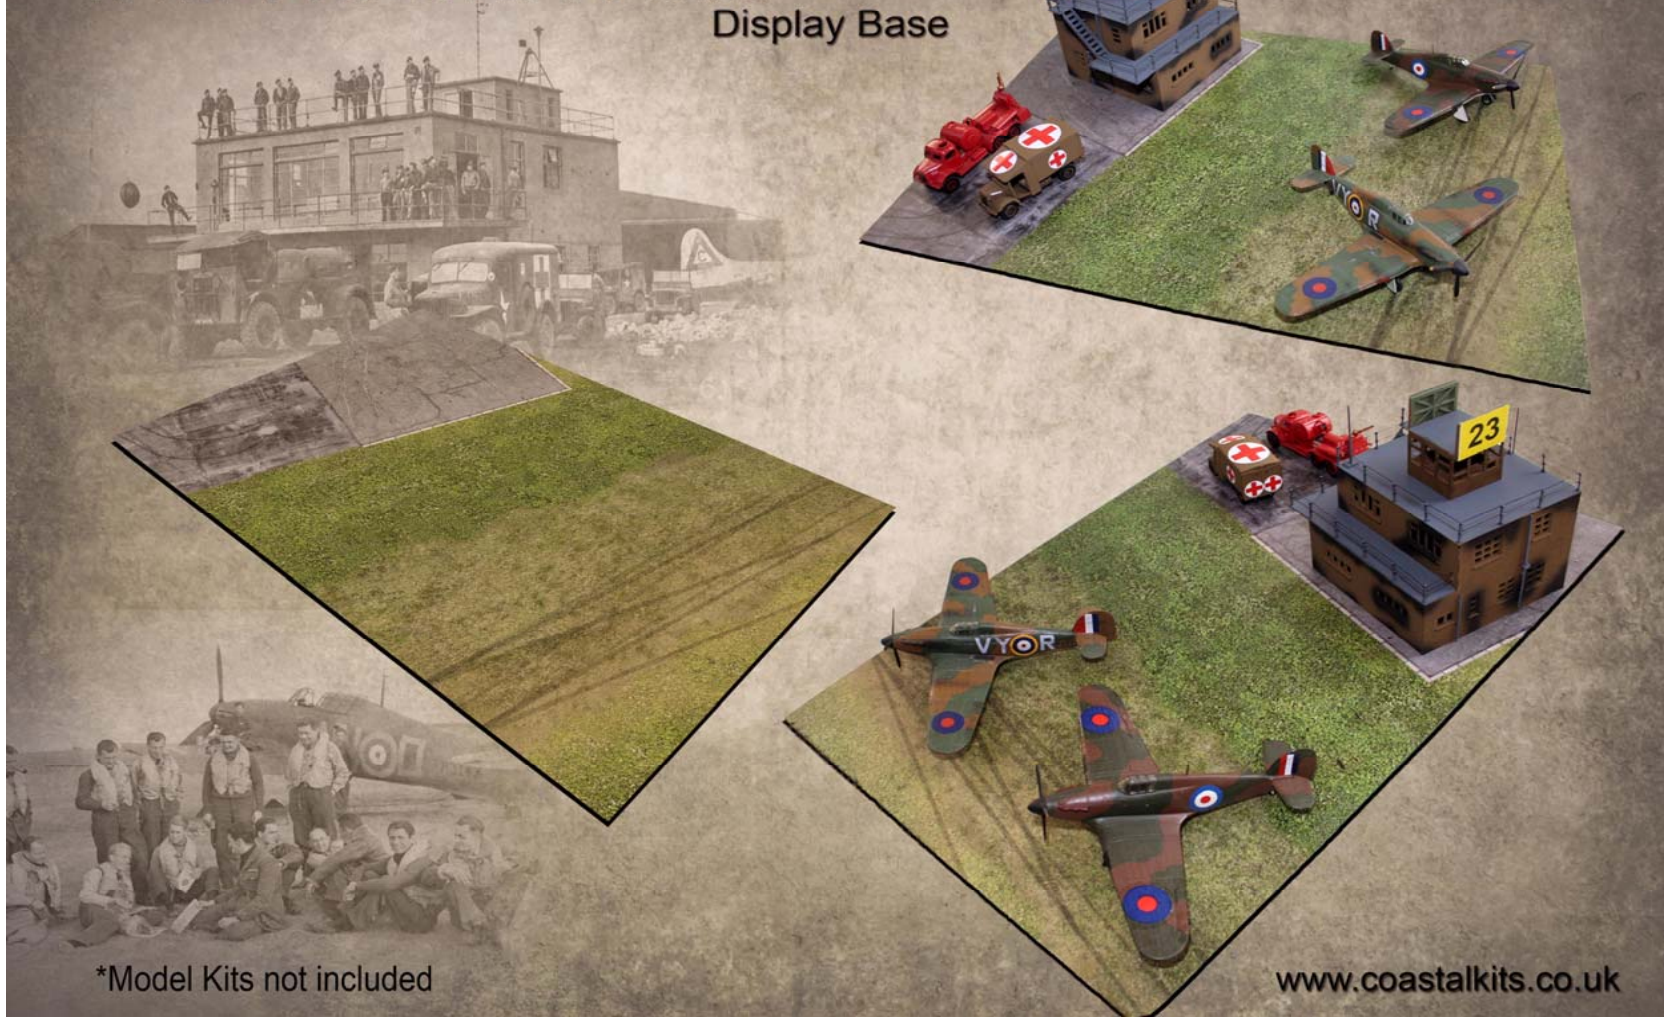

WW2 CONTROL TOWER

Display Base

*Model Kits not included

www.coastalkits.co.uk

Sizes available: CKS1200-72 - 1:72 scale - 420 x 297mm