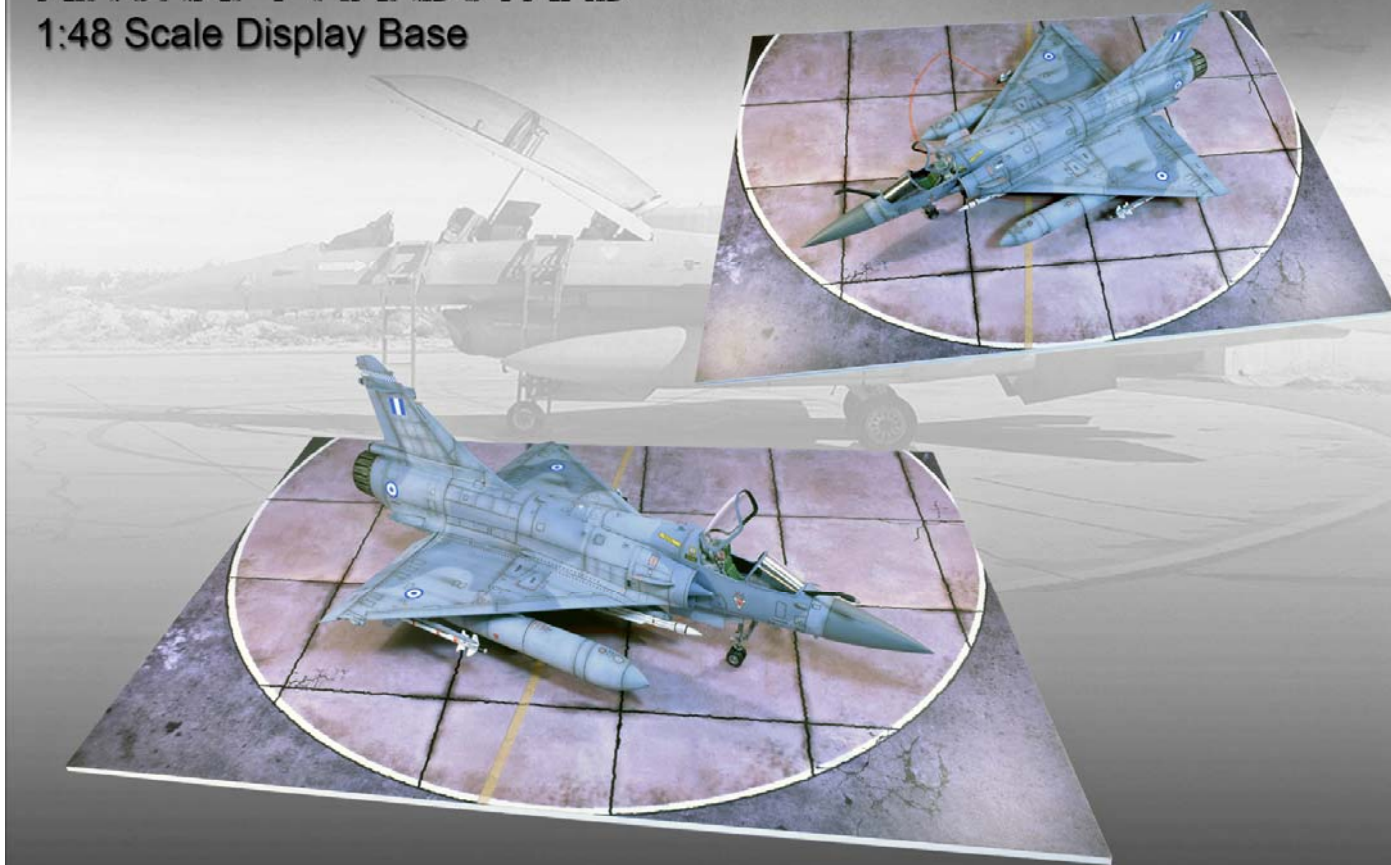

AIRCRAFT HARDSTAND

1:48 Scale Display Base

*1:48 Mirage 2000 kind courtesy of Jezz Coleman

www.coastalkits.co.uk