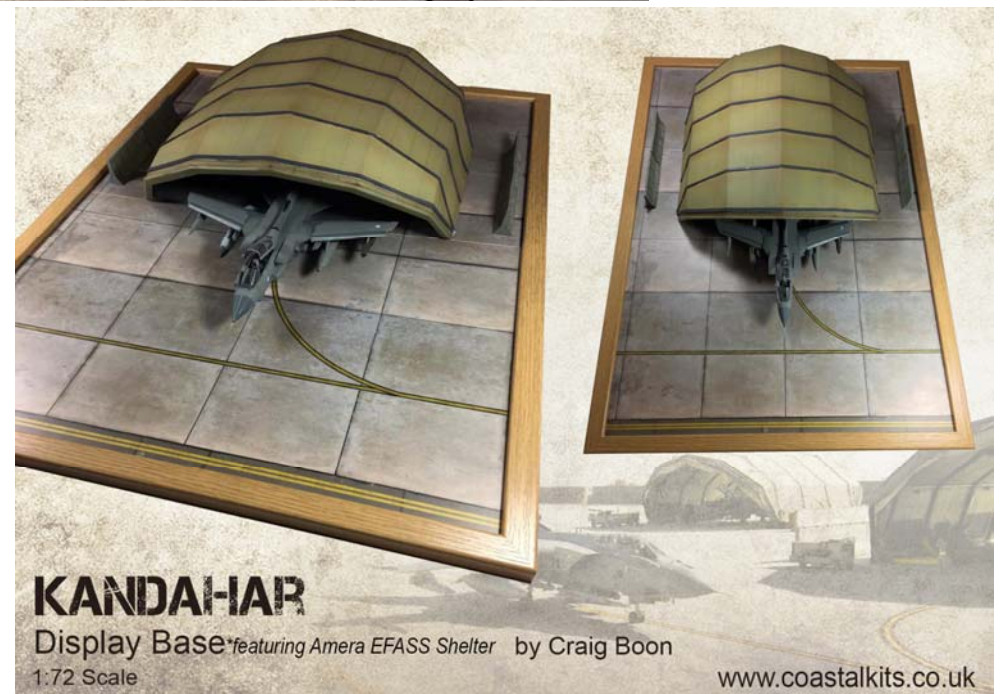

Sizes available:

CKS150-144 - 1:144 scale - 210 x 148mm

CKS150-72 - 1:72 scale - 297 x 210mm

CKS150-48 - 1:48 scale - 420 x 297mm

*Amera EFASS Shelter NOT included. For example application only

AIRFIELD 02 Display Base