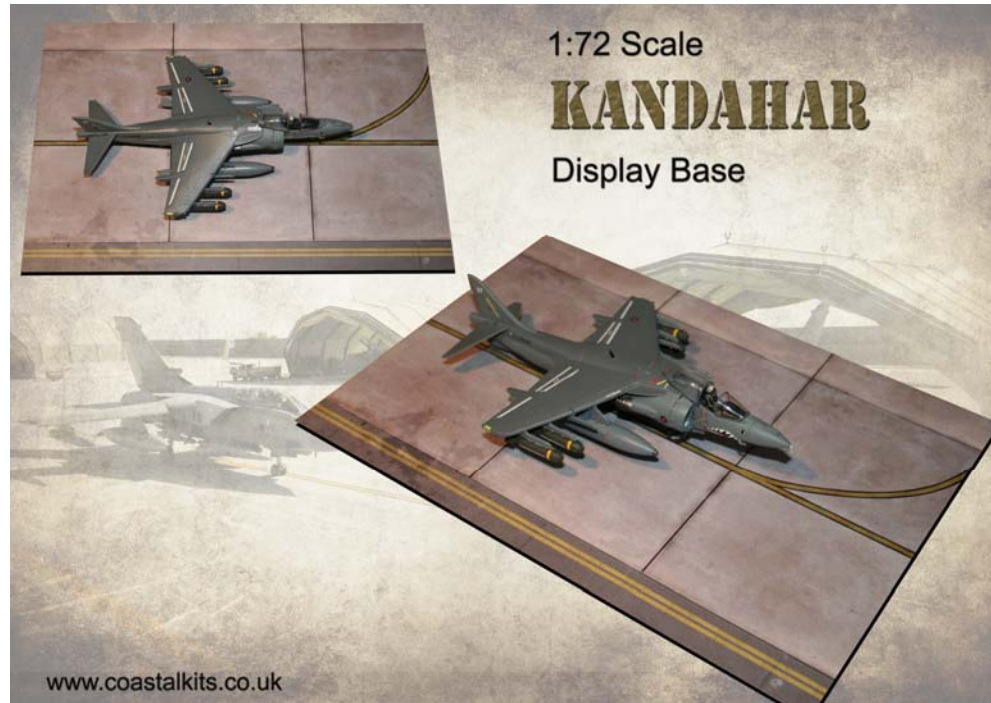

Sizes available:

CKS150-144 - 1:144 scale - 210 x 148mm

CKS150-72 - 1:72 scale - 297 x 210mm

CKS150-48 - 1:48 scale - 420 x 297mm