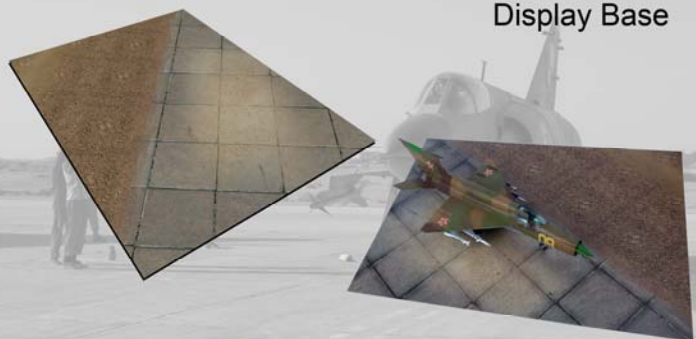

DESERT AIRFIELD

Display Base

Scale: 1:72
Size: 297 x 210mm

www.coastalkits.co.uk

Sizes available:

CKS310-144-150 - 1:144 scale - 150 x 105mm

CKS310-144 - 1:144 scale - 210 x 148mm

CKS310-72 - 1:72 scale - 297 x 210mm

CKS310-48 - 1:48 scale - 420 x 297mm