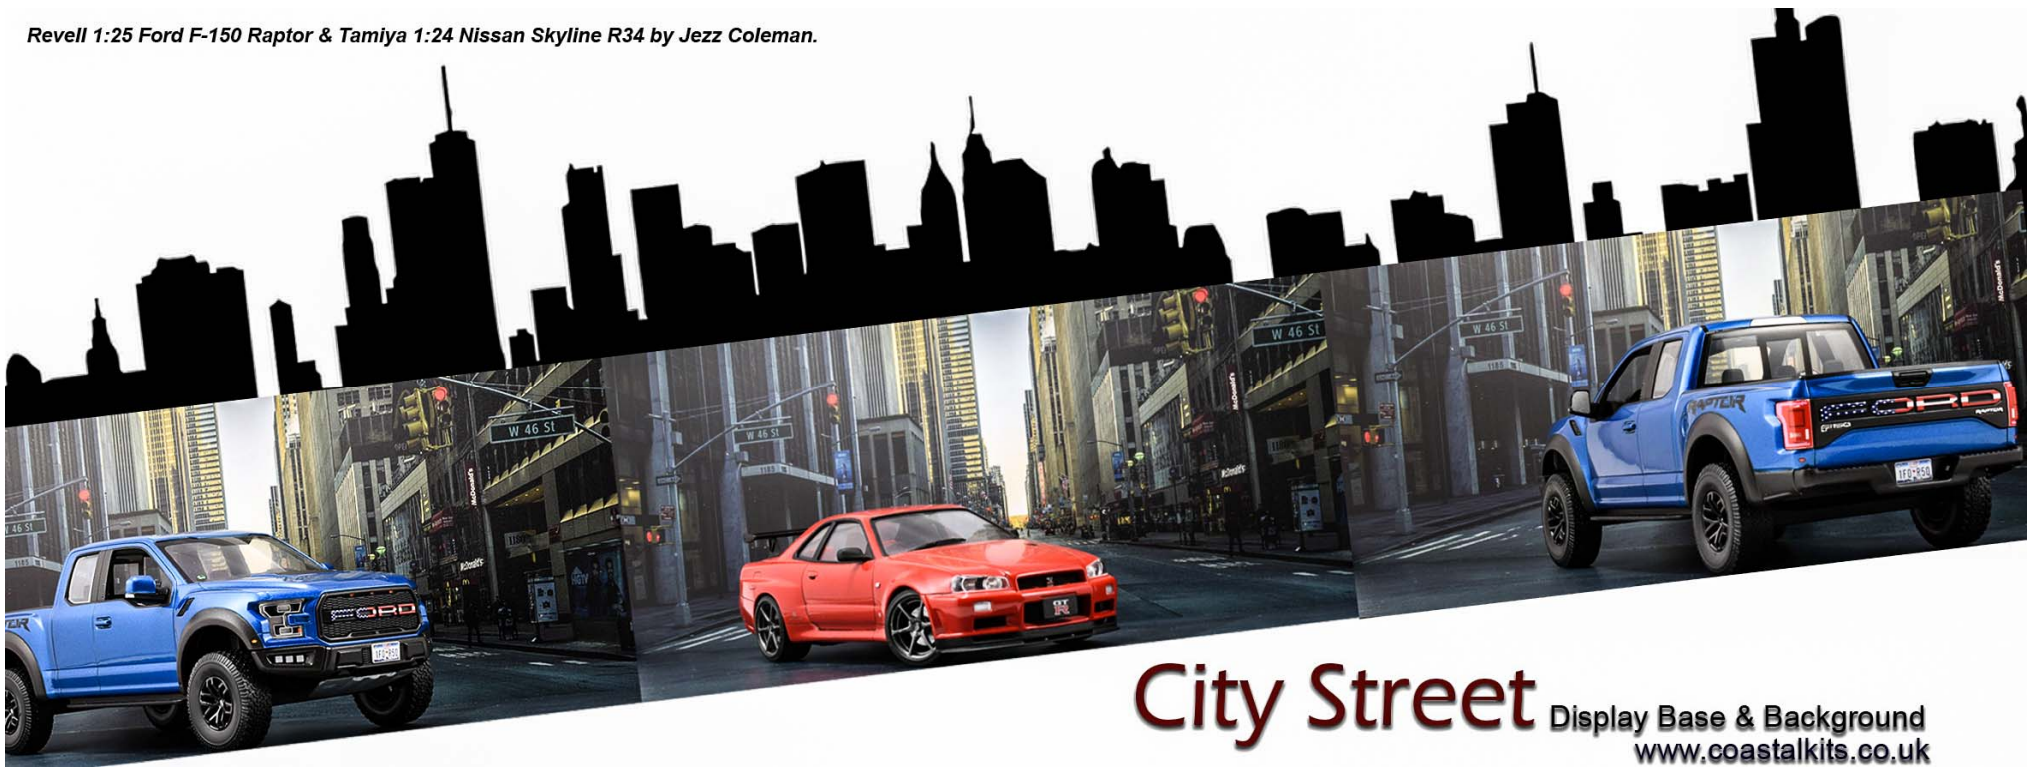

Revell 1:25 Ford F-150 Raptor & Tamiya 1:24 Nissan Skyline R34 by Jezz Coleman.