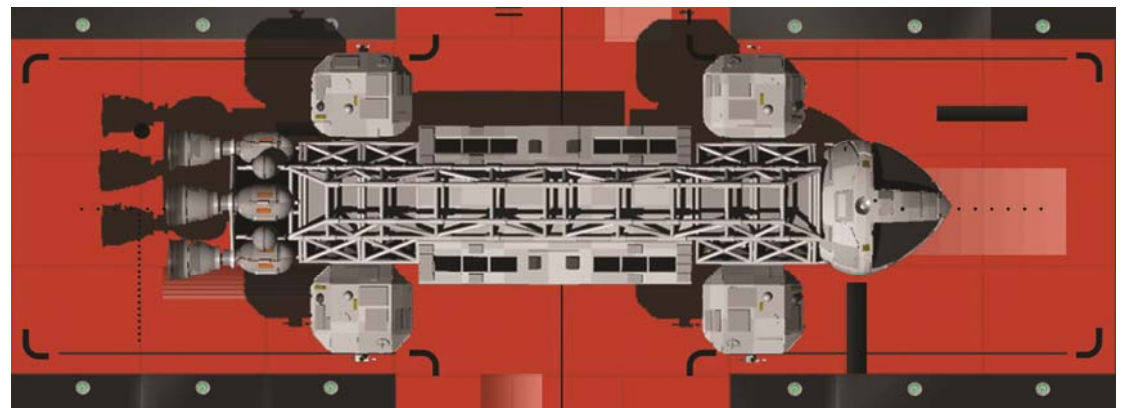

CKSFELP72R - 426x155mm

Eagle Transporter Launch Platform Section

Display Base
1:72 Scale

We attempt to display product images as accurately as possible
color in the image may vary slightly from the actual color of the product

CKSFELP72R

Size: 426x155mm www.coastalkits.co.uk

7 14268 72151 677 8

Coastal Kits
Quality Space
Hobby Kits