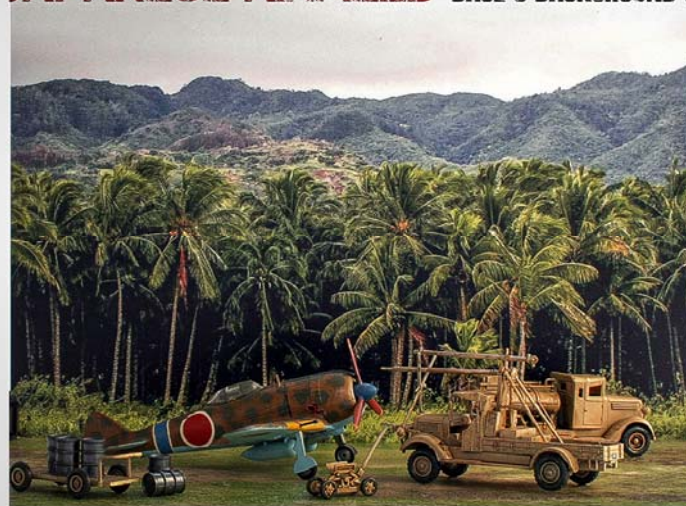

JAPANESE AIRFIELD BASE & BACKGROUND SET

Sizes available:

CKS912-72 - 1:72 scale

CKS912-48 - 1:48 scale

www.coastalkits.co.uk