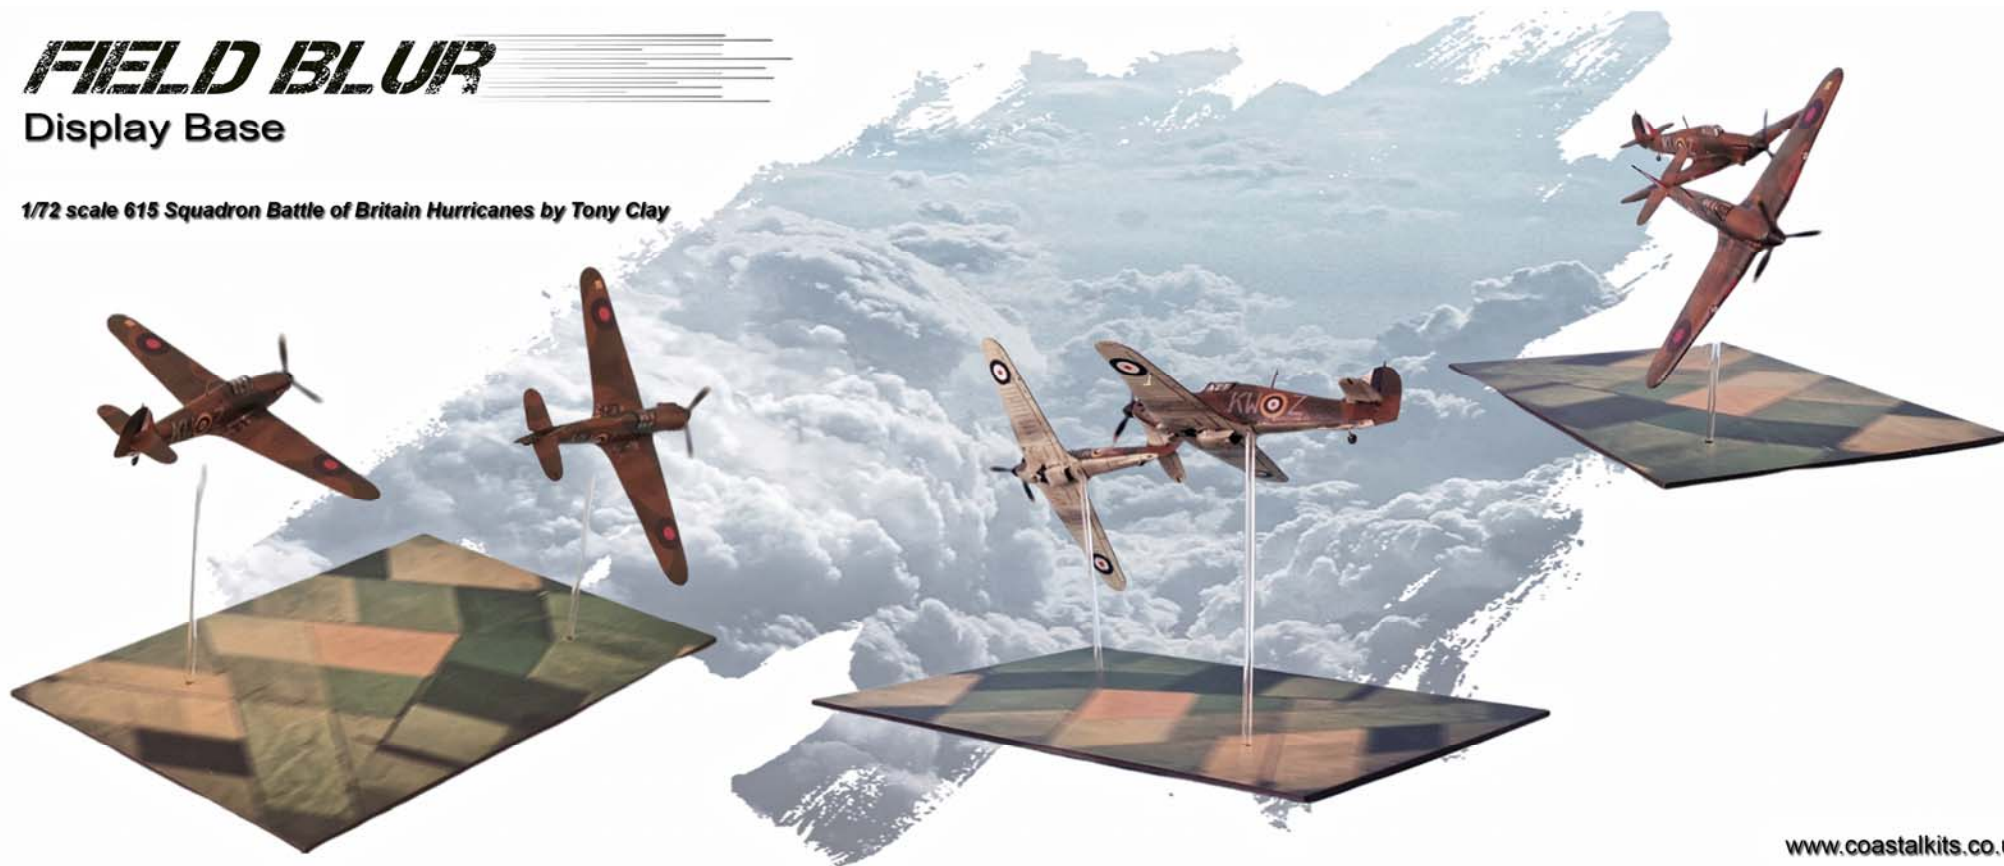

CKS1004B - 420 x 297mm

FIELD BLUR

Display Base

1/72 scale 615 Squadron Battle of Britain Hurricanes by Tony Clay

Sizes available:

CKS175-144 - 150 x 105mm

CKS175 - 297 x 210mm

Sizes available: