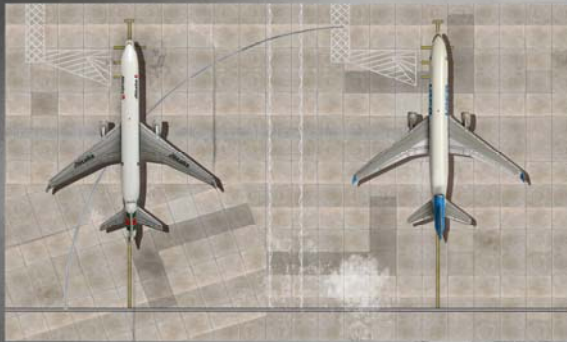

Double Airport Apron Display Base

CKS251D-400

Scale: 1:400
Size 360x216mm

www.coastalkits.co.uk