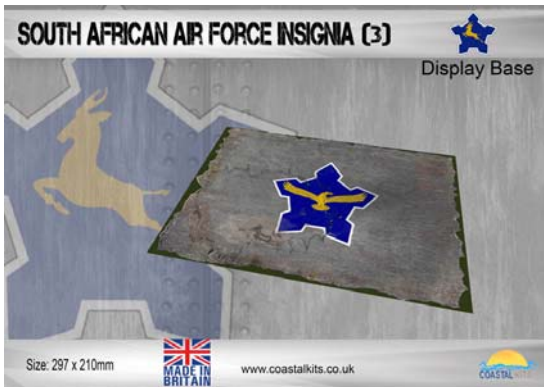

Sizes available:

CKS667-72 - 1:72 scale - 297 x 210mm

CKS667-48 - 1:48 scale - 420 x 297mm