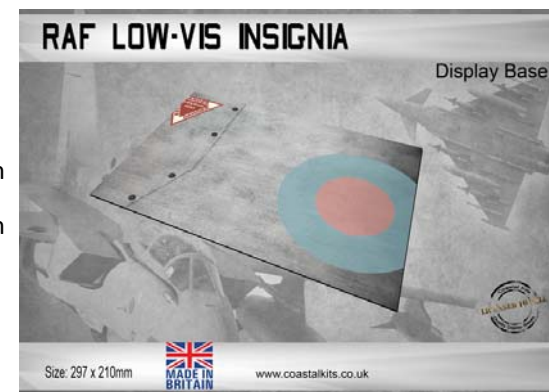

CKS712-48 - 1:48 scale - 420 x 297mm

CKS710-72 - 1:72 scale - 297 x 210mm

CKS710-48 - 1:48 scale - 420 x 297mm

CKS713-72 - 1:72 scale - 297 x 210mm

CKS713-48 - 1:48 scale - 420 x 297mm

1:72 AMK Kfir C7 by Grant Barry