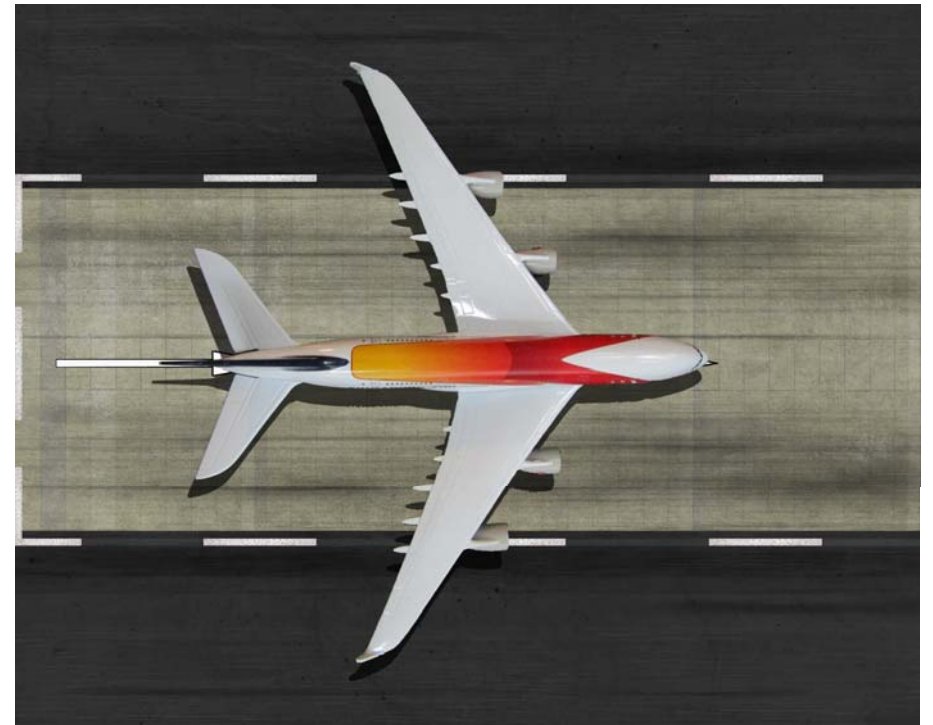

CKS260-500 - 1:500 scale - 240 x 190mm

Airport Runway - Section 1

Display Base

Scale: 1:400
Size 300 x 240mm

www.coastalkits.co.uk

CKS260-400

Sizes available:

CKS251D-400 - 1:400 scale - 360 x 216mm