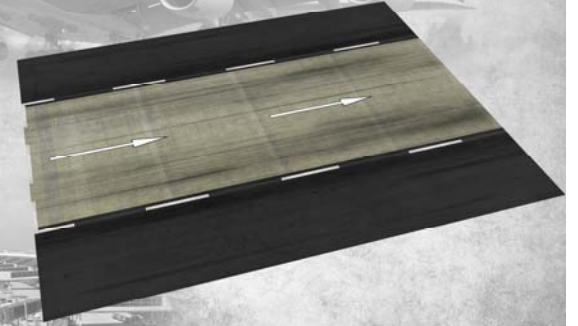

Airport Runway - Section 1

Display Base