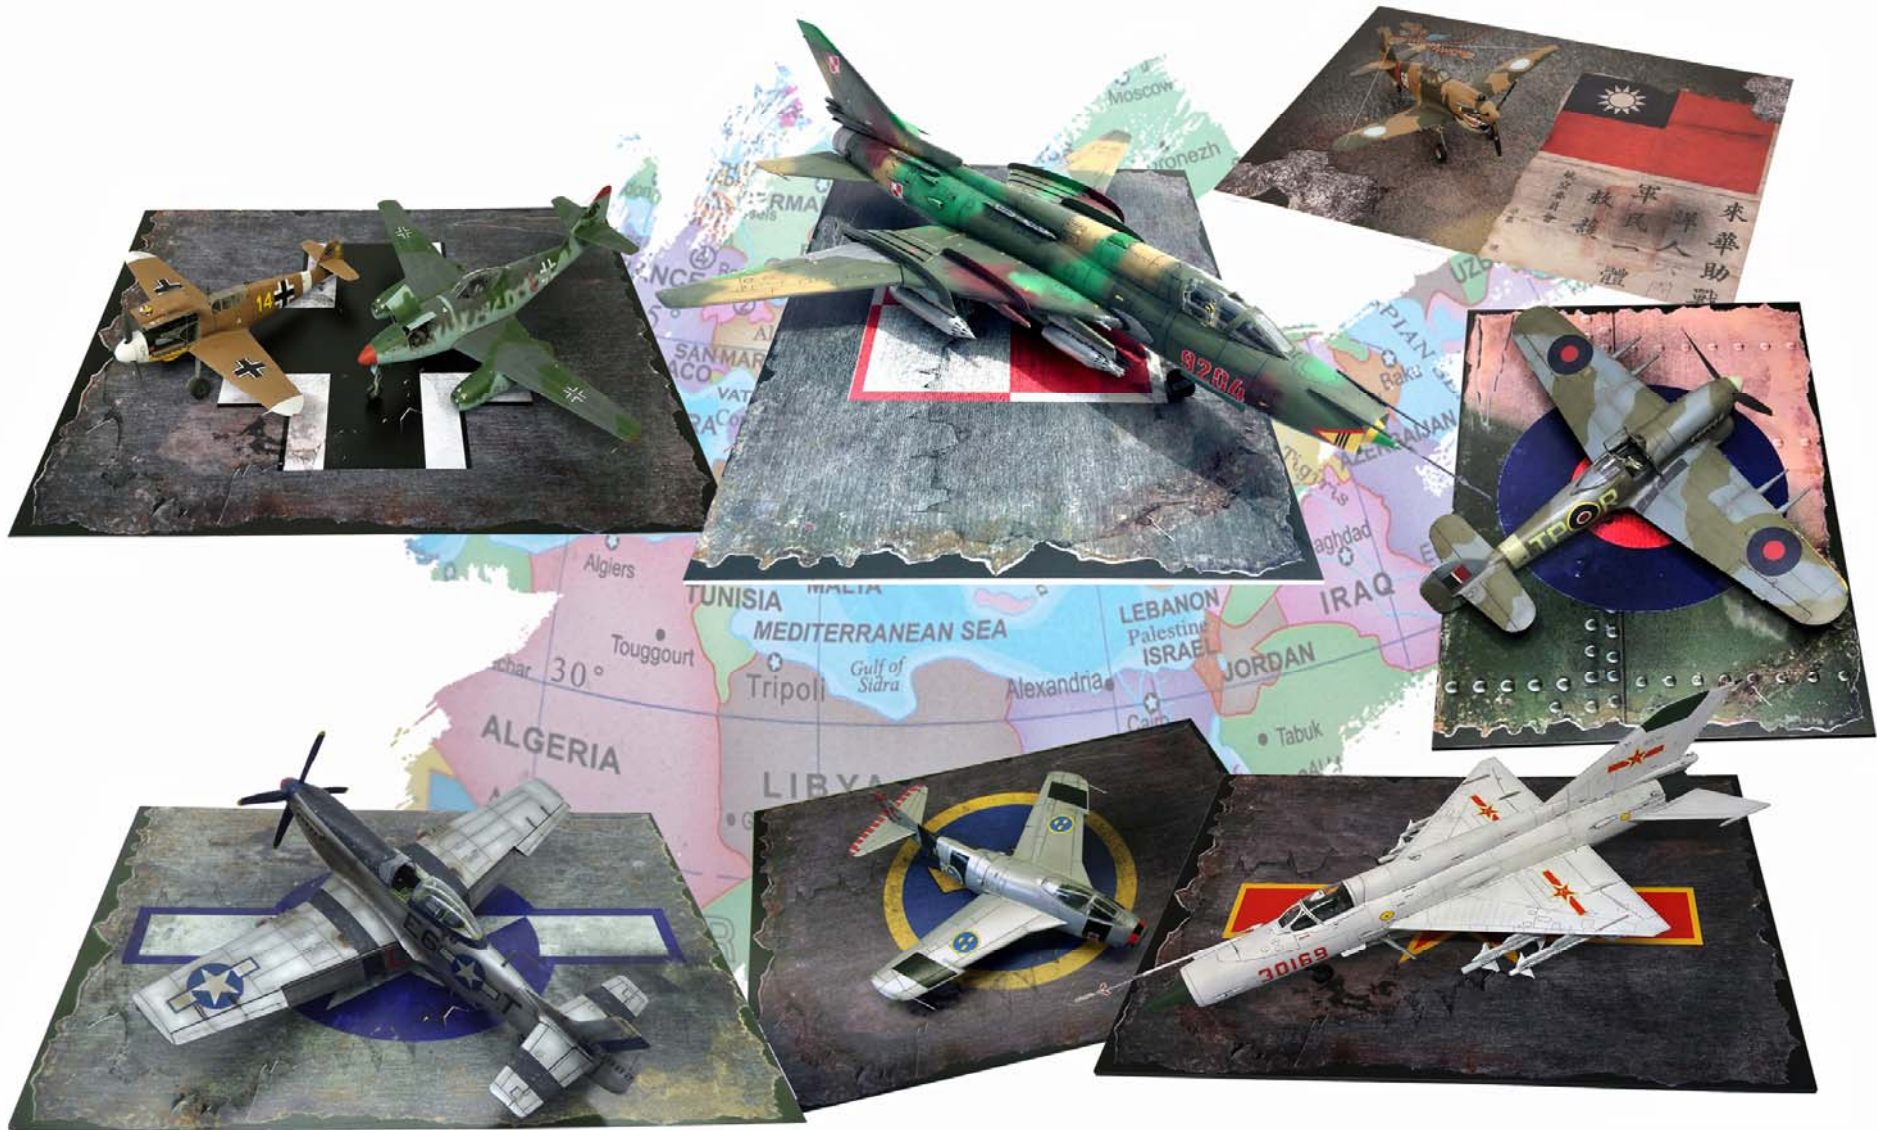

AIRFORCE INSIGNIA DISPLAY BASES

www.coastalkits.co.uk