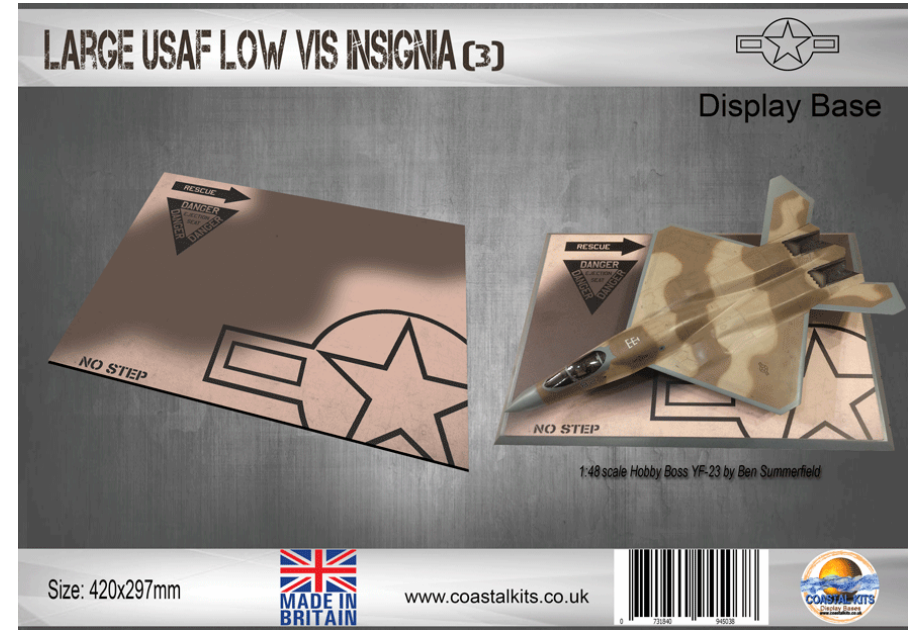

CKS717-72 - 1:72 scale - 297 x 210mm

CKS717-48 - 1:48 scale - 420 x 297mm