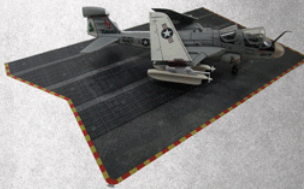

USS ENTERPRISE DECK LIFT

Display Base

Scale: 1:48
Size: 539 x 330mm

www.coastalkits.co.uk

CKS111-48