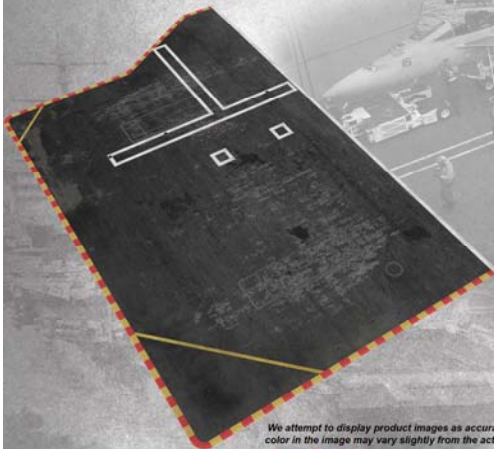

NIMITZ CLASS CARRIER DECK LIFT

Display Base

Scale: 1:72
Size: 360x220mm

www.coastalkits.co.uk

CKS114-72

Sizes available:

CKS111-72 - 1:72 scale - 360 x 220mm

CKS111-48 - 1:48 scale - 539 x 330mm

Sizes available:

CKS114-144 - 1:144 scale - 180 x 110mm

CKS114-72 - 1:72 scale - 360 x 220mm

CKS114-48 - 1:48 scale - 539 x 330mm