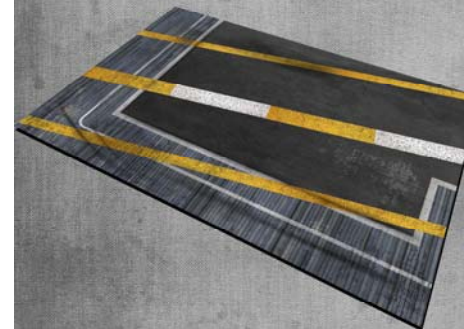

ESSEX CLASS 1956-1960 ELEVATOR 2 SECT

Display Base

Scale: 1:48
Size: 420 x 297mm

www.coastalkits.co.uk