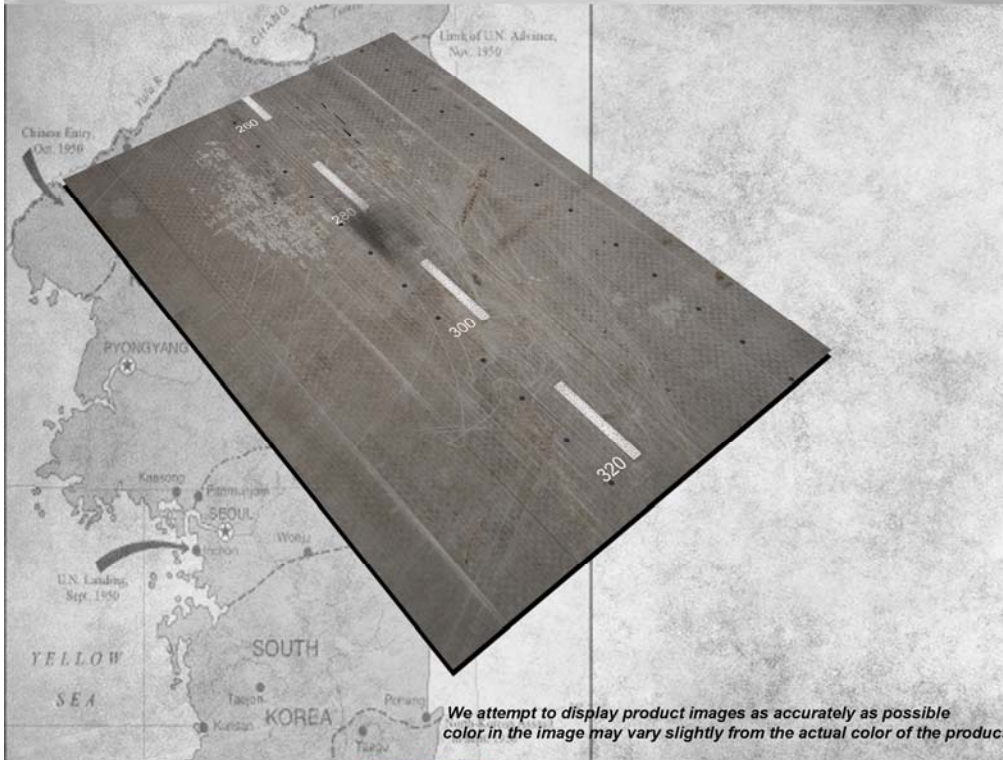

Colossus Class Carrier Deck - Korean War Era