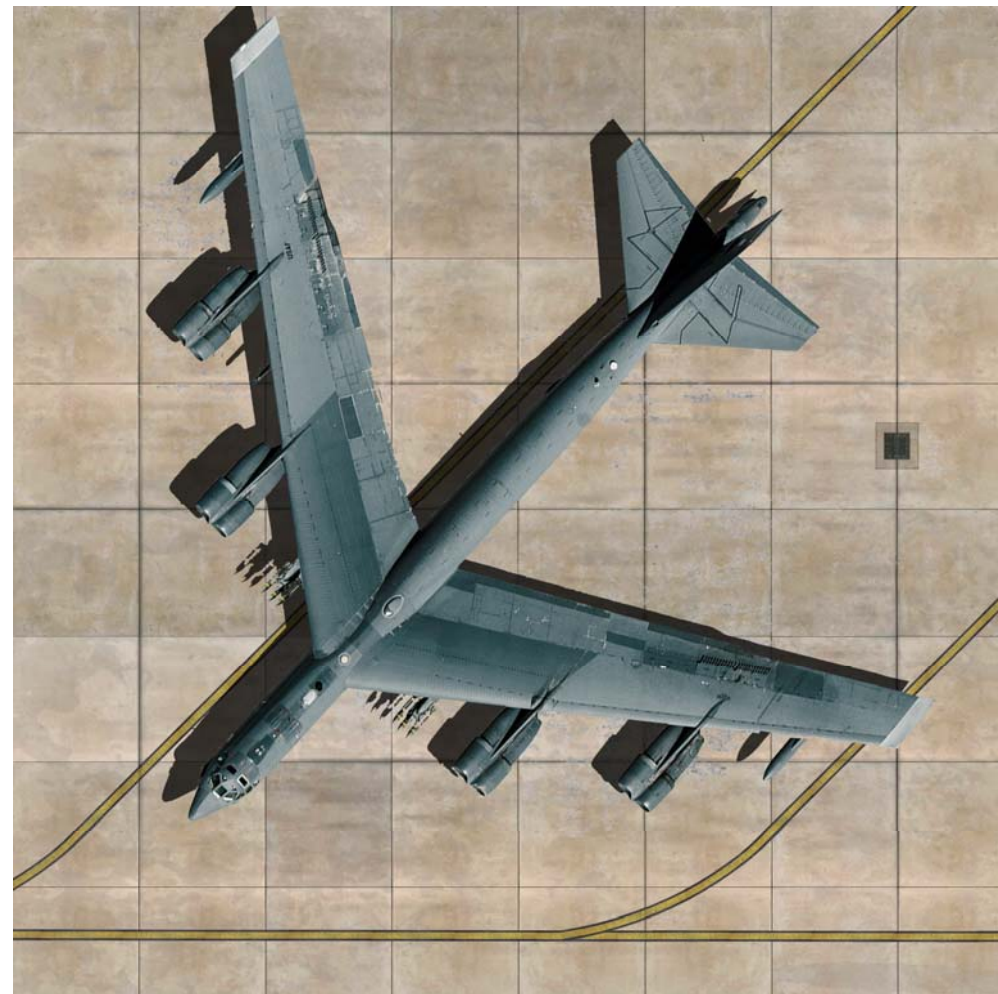

LARGE AIRFIELD 1:144 Scale
400x400mm

NEW

Display Base

Scale: 1:144
Size: 40 x 40cm

MADE IN BRITAIN

CKS101-144
www.coastalkits.co.uk

7 142687 21514996

COASTALKITS
Display Bases
Specialists

Sizes available:

CKS101-144 - 1:144 scale - 400 x 400mm