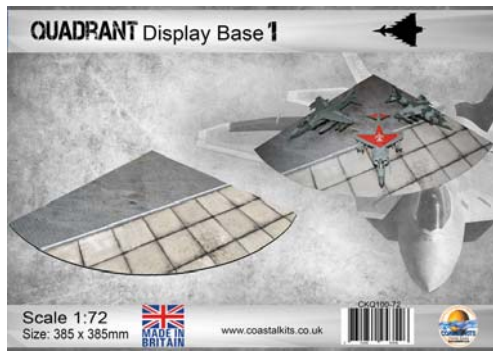

Sizes available:

CKQ100-72 - 1:72 scale - 385 x 385mm

CKQ101-72 - 1:72 scale - 385 x 385mm

CKQ102-72 - 1:72 scale - 385 x 385mm

CKQ103-72 - 1:72 scale - 385 x 385mm