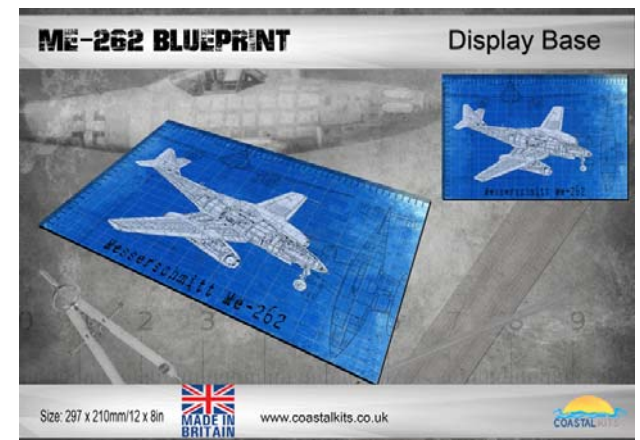

Size: W550xH250mm

CKS905BG-72
www.coastalkits.co.uk

Sizes available:

CKS905-72- 550 x 250 x 300mm

*images show 1:72 & 1:48 scale models displayed as example applications.

www.coastalkits.co.uk

Couple of preliminary test shots of new Luftwaffe Hangar Base & Background set showing 1:72 & 1:48 aircraft as example application.

CKOF0200 - 420 x 297mm

CKS909 - 297 x 210mm

CKS912L - 420 x 297mm

CKS910 - 297 x 210mm

CKS910L - 420 x 297mm

CKS914 - 420 x 297mm

CKS911 - 297 x 210mm

CKS915 - 297 x 210mm